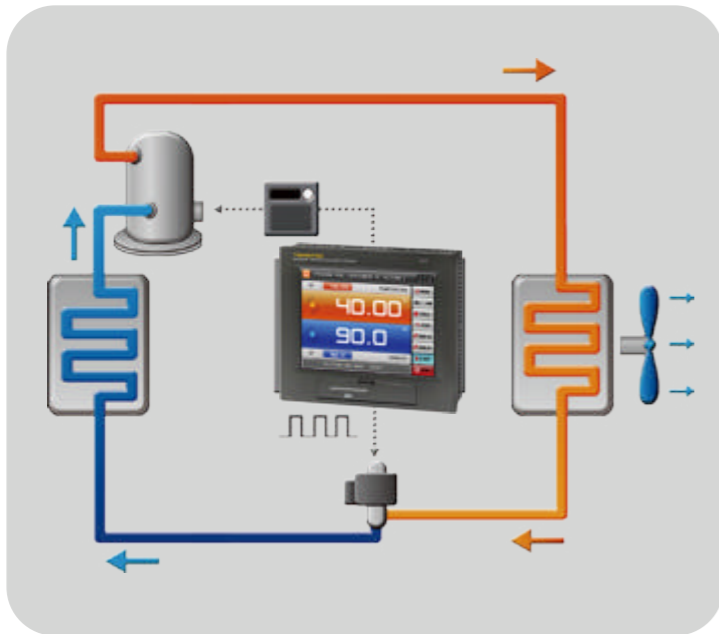

AGREE Test Chamber

(Temperature, humidity, vibration)

Mobile phone scan
More product information

Energy Conservation

Remote network system

Circuit System

• Specifications

Model		SM-MVH-500-CC	SM-MVH-1000-CC	SM-MVH-1700-CC	SM-MVH-3400-CC
Temperature	Temperature control range	-70℃~180℃ (A:0℃~180℃;B: -20℃~180℃; C: -40℃~180℃;D:-70℃~180℃)			
	Temperature fluctuation	±0.5℃			
	Cooling rate	180.0℃~-70.0℃ Within 100 mins(1.0~3.0℃/min) (Can choose linear or nonlinear: 1.0℃, 3.0℃, 5.0℃, 10.0℃, 15.0℃, 20.0℃/min)			
	Heating rate	-70.0℃~180.0℃ Within 60 mins(3.0~5.0℃/min) (Can choose linear or nonlinear: 1.0℃, 3.0℃, 5.0℃, 10.0℃, 15.0℃, 20.0℃/min)			
	Temperature uniformity	±1.5℃ (-40.0℃~100.0℃) ±2.0℃ (100.1℃~180.0℃ or -40.0℃~-70.0℃)			
Humidity	Humidity control range	10.0%RH~98.0%RH(60℃ corresponds to 11%RH)			
	Humidity fluctuation	±1.0% RH			
	Humidity uniformity	±2.0%RH			
Material / components	Internal material	Stainless steel(SUS304)			
	External material	Cold rolled steel sheet / powder spraying			
	Heat insulating material	100mm thickness polyurethane plate+10mm thickness mineral wool			
	Fan	Centrifugal blower			
	Compressor	France Tecumseh, Germany Bock, Germany Bitzer			
	Condenser	Air cooled,Water cooled			
	Refrigerant	R404A, R23, R508			
	Evaporator	Fin - and - Tube Heat Exchanger			
	Heater	Nickel chromium alloy heating wire			
Humidifier	Steam humidifier				
Size	Inner size(mm) W*H*D	800*800*800	1000*1000*1000	1200*1200*1200	1500*1500*1500
	Volume (L)	500L	1000L	1700L	3400L
Operating ambient temperature		+5 ~ 35℃			
Power supply		380V AC 50/60Hz			
Controller		Standard: South Korea TEMI-1500 Optional: South Korea TEMI-2500, South Korea TEMI-2700			