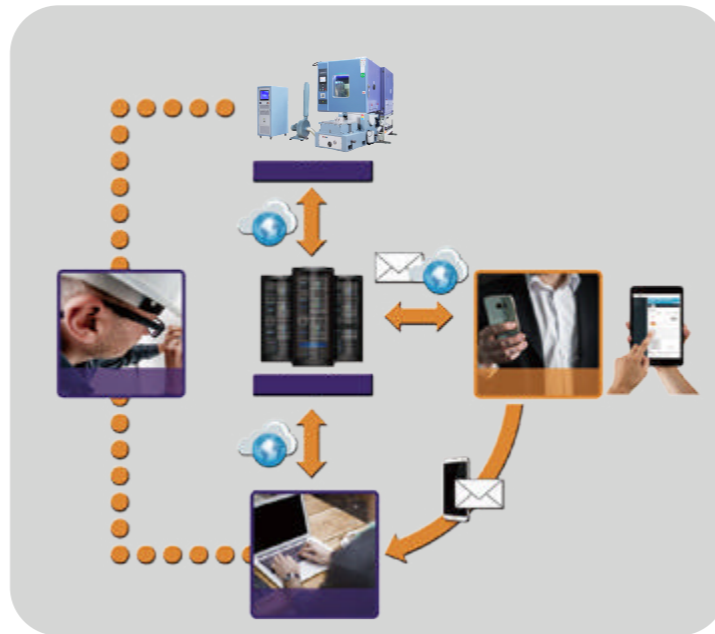

AGREE Test Chamber

(Temperature, humidity, vibration)

Mobile phone scan
More product information

Energy Conservation

Remote network system

Circuit System

• Specifications

Model		SM-MVH-500-CC	SM-MVH-1000-CC	SM-MVH-1700-CC	SM-MVH-3400-CC
Temperature	Temperature control range	-70℃~180℃ (A:0℃~180℃;B: -20℃~180℃; C: -40℃~180℃;D:-70℃~180℃)			
	Temperature fluctuation	±0.5℃			
	Cooling rate	180.0℃~-70.0℃ Within 100 mins(1.0~3.0℃/min) (Can choose linear or nonlinear: 1.0℃, 3.0℃, 5.0℃, 10.0℃, 15.0℃, 20.0℃/min)			
	Heating rate	-70.0℃~180.0℃ Within 60 mins(3.0~5.0℃/min) (Can choose linear or nonlinear: 1.0℃, 3.0℃, 5.0℃, 10.0℃, 15.0℃, 20.0℃/min)			
	Temperature uniformity	±1.5℃ (-40.0℃~100.0℃) ±2.0℃ (100.1℃~180.0℃ or -40.0℃~-70.0℃)			
Humidity	Humidity control range	10.0%RH~98.0%RH(60℃ corresponds to 11%RH)			
	Humidity fluctuation	±1.0% RH			
	Humidity uniformity	±2.0%RH			
Material / components	Internal material	Stainless steel(SUS304)			
	External material	Cold rolled steel sheet / powder spraying			
	Heat insulating material	100mm thickness polyurethane plate+10mm thickness mineral wool			
	Fan	Centrifugal blower			
	Compressor	France Tecumseh, Germany Bock, Germany Bitzer			
	Condenser	Air cooled,Water cooled			
	Refrigerant	R404A, R23, R508			
	Evaporator	Fin - and - Tube Heat Exchanger			
	Heater	Nickel chromium alloy heating wire			
Humidifier	Steam humidifier				
Size	Inner size(mm) W*H*D	800*800*800	1000*1000*1000	1200*1200*1200	1500*1500*1500
	Volume (L)	500L	1000L	1700L	3400L
Operating ambient temperature		+5 ~ 35℃			
Power supply		380V AC 50/60Hz			
Controller		Standard: South Korea TEMI-1500 Optional: South Korea TEMI-2500, South Korea TEMI-2700			

Mobile phone scan
can visit our official website